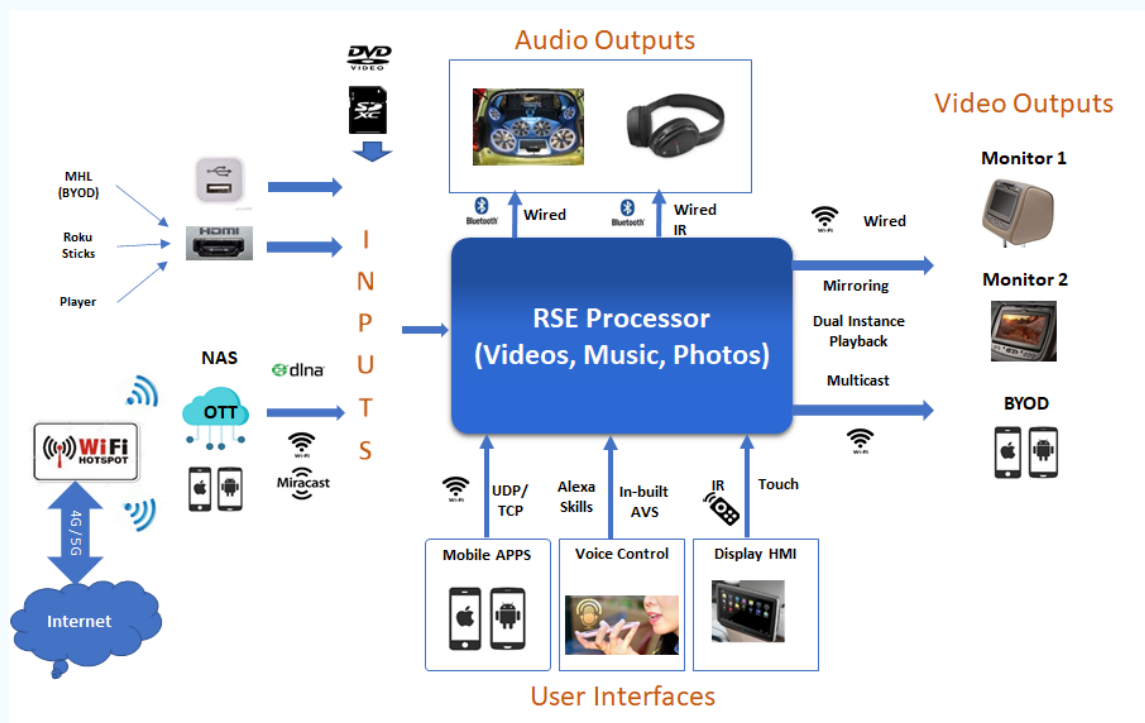

JAS-RSE (Rear Seat Entertainment)

JAS-RSE, JI's Rear Seat Entertainment solutions are a suite of solutions that enhance in vehicle entertainment. Our suite of solutions includes Audio & Video playback solutions, External device connectivity, Dual zone playback and WiFi among other differentiating RSE solutions. Our customers can, by leveraging long and deep domain knowledge along with a dedicated infrastructure and a field tested – production grade solution, realize quick time to market complete entertainment package.

Snapshot

- Multimedia Framework
- Multi display framework
- OTT streaming
- Connectivity protocols
- Mobile Apps for HMI
- Product lifecycle support

JAS-RSE

JAS-RSE

(Rear Seat Entertainment)

Key Features

Application development

- Media devices
- USB
- SD Card
- Miracast
- Sling Player
- MHL
- DLNA
- BOYD
- Bluetooth
- HDMI
- Wi-Fi

Platform Development

- Driver development
- Multidisplay framework
- Connectivity protocols

SoC (currently supported)

- BlackFin
- Freescale
- Renesas
- NXP

OS (currently supported)

- **Android**
- Win CE
- Win Auto
- Linux
- VDK

Middleware development

- Media player interface
- HMI Framework
- OTA Firmware update
- Miracast
- OTT Streaming services
- Distributed playback
- Multi Language Support
- Mutlicast
- Multimedia engine integration
- Streaming protocol stacks